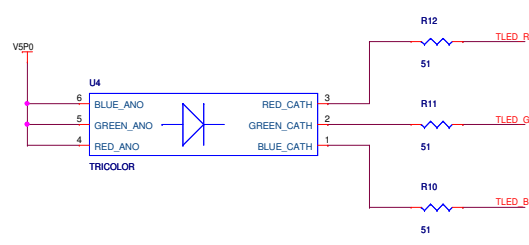

XB-GPIO

Title	Nuand	
Size	Document Number	Rev
C	<Doc>	A
Date:	Tuesday, July 30, 2013	Sheet 1 of 1