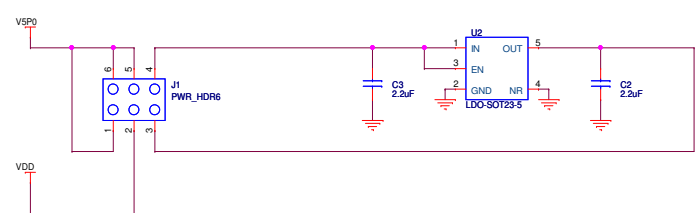

XB-GPIO

Title	Nuand	
Size	Document Number	Rev
C	<Doc>	A
Date:	Tuesday, July 30, 2013	Sheet 1 of 1