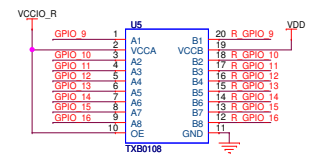

XB-GPIO

Title	Nuand	
Size	Document Number	Rev
C	<Doc>	A
Date:	Tuesday, July 30, 2013	Sheet 1 of 1