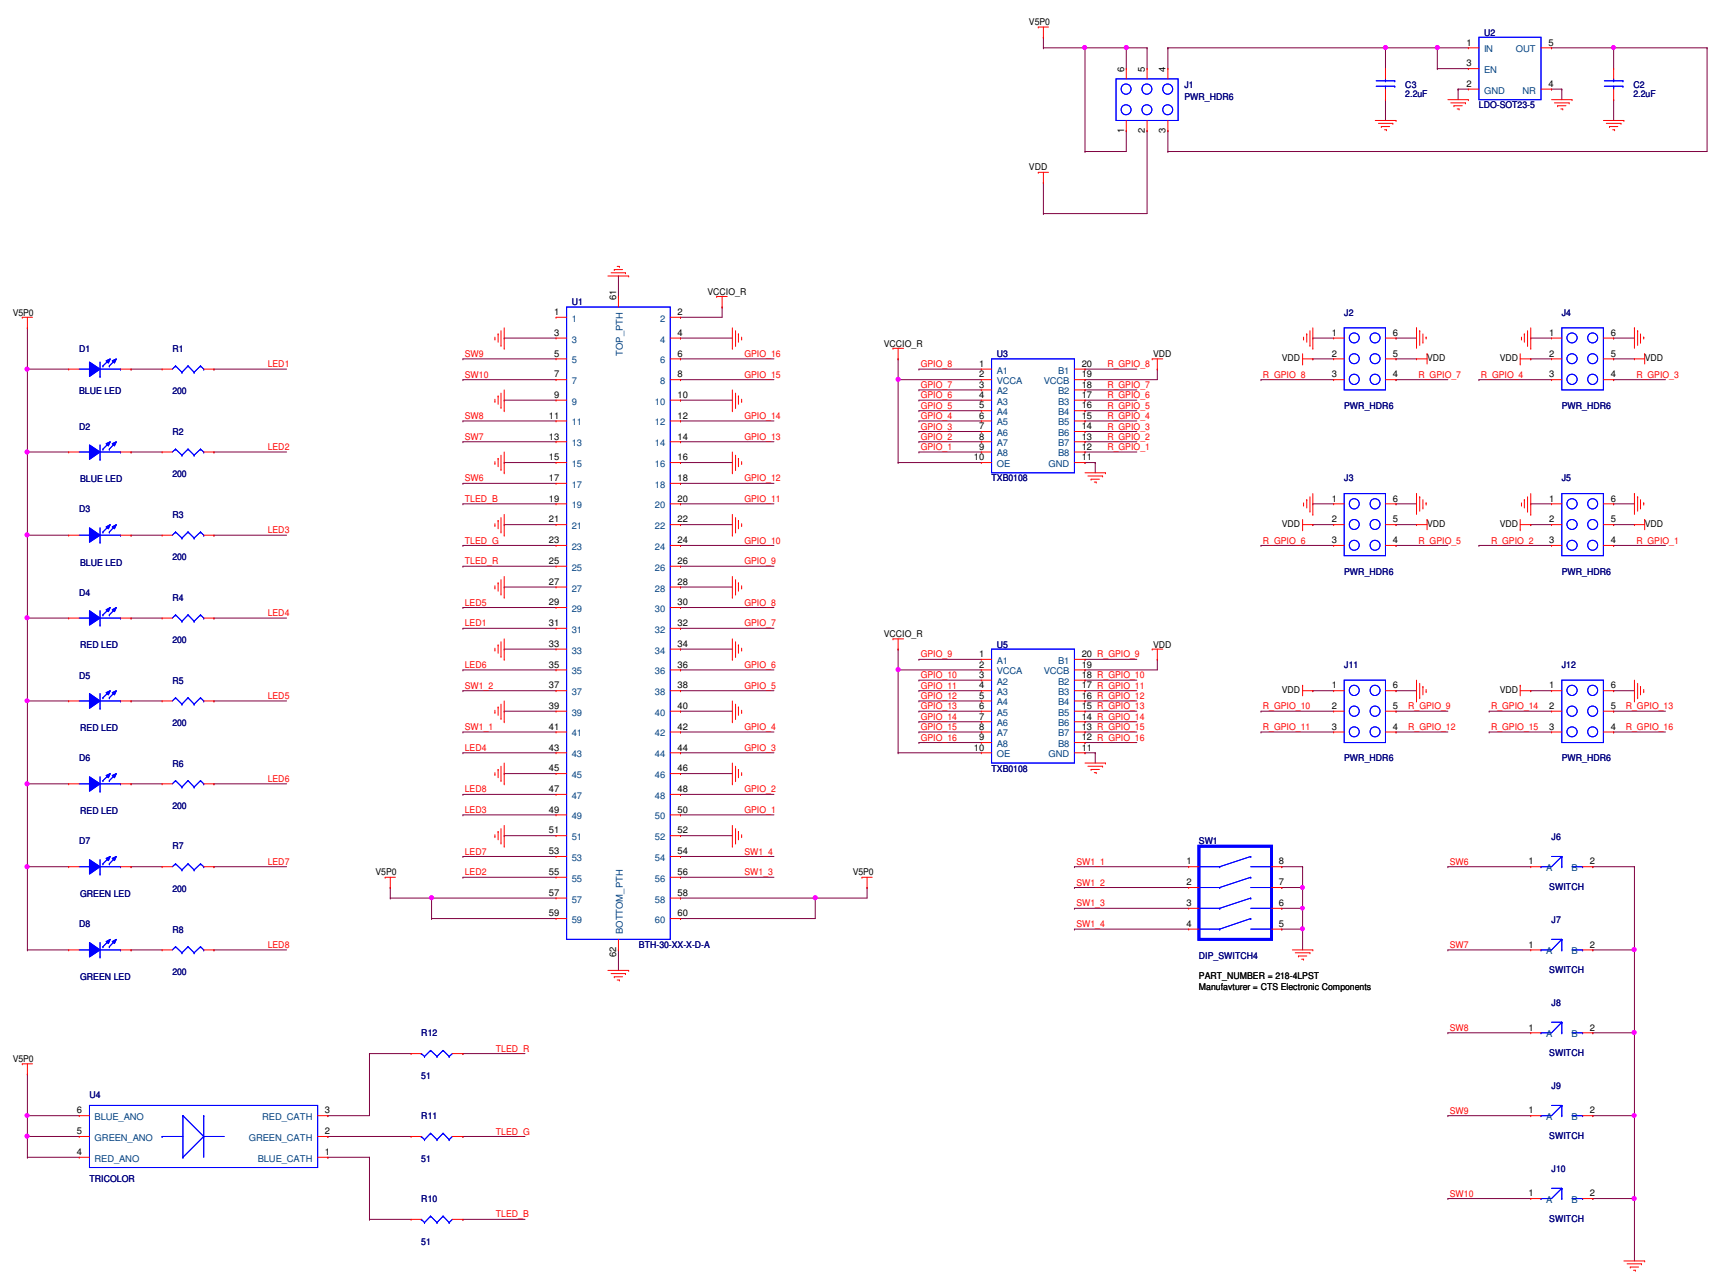

XB-GPIO

Title	Nuand	
Size	Document Number	Rev
C	<Doc>	A
Date:	Tuesday, July 30, 2013	Sheet 1 of 1