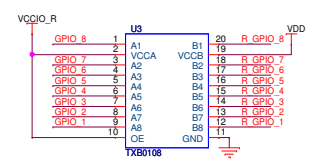

XB-GPIO

Title	Nuand	
Size	Document Number	Rev
C	<Doc>	A
Date:	Tuesday, July 30, 2013	Sheet 1 of 1