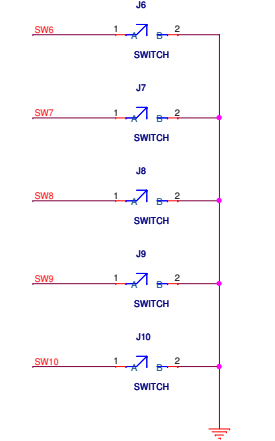

XB-GPIO

Title	Nuand	
Size	Document Number	Rev
C	<Doc>	A
Date:	Tuesday, July 30, 2013	Sheet 1 of 1