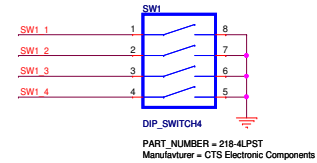

XB-GPIO

Title	Nuand	
Size	Document Number	Rev
C	<Doc>	A
Date:	Tuesday, July 30, 2013	Sheet 1 of 1