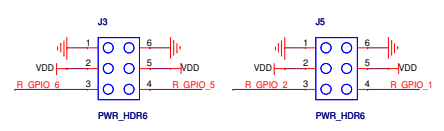

XB-GPIO

Title	Nuand	
Size	Document Number	Rev
C	<Doc>	A
Date:	Tuesday, July 30, 2013	Sheet 1 of 1