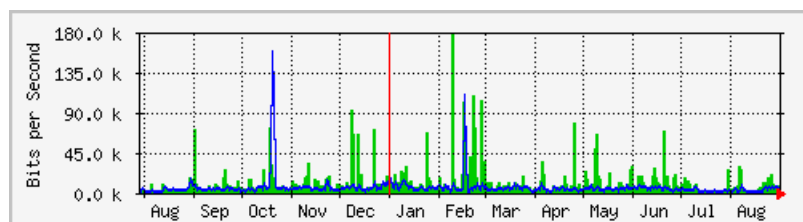

'Daily' Graph (5 Minute Average)

	Max	Average	Current
In	697.5 kb/s (58.1%)	88.0 kb/s (7.3%)	1776.0 b/s (0.1%)
Out	70.9 kb/s (22.2%)	6192.0 b/s (1.9%)	1832.0 b/s (0.6%)

'Weekly' Graph (30 Minute Average)

	Max	Average	Current
In	694.0 kb/s (57.8%)	24.3 kb/s (2.0%)	14.3 kb/s (1.2%)
Out	71.1 kb/s (22.2%)	5360.0 b/s (1.7%)	10.4 kb/s (3.3%)

'Monthly' Graph (2 Hour Average)

	Max	Average	Current
In	657.4 kb/s (54.8%)	10.9 kb/s (0.9%)	30.3 kb/s (2.5%)
Out	61.5 kb/s (19.2%)	3296.0 b/s (1.0%)	7840.0 b/s (2.5%)

'Yearly' Graph (1 Day Average)

	Max	Average	Current
In	177.2 kb/s (14.8%)	11.0 kb/s (0.9%)	5280.0 b/s (0.4%)
Out	157.0 kb/s (49.1%)	5176.0 b/s (1.6%)	3608.0 b/s (1.1%)

GREEN ### Incoming Traffic in Bits per Second