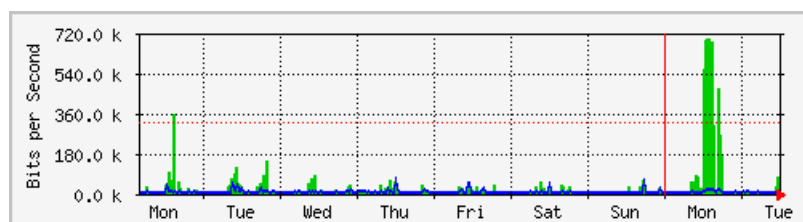

Traffic Analysis for 3 -- engidea

ifType: ADSL
 Max Upload Speed: 40.0 kBytes/s
 Max download Speed: 150.0 kBytes/s
 Ip: 82.105.124.221 (host221-124.pool82105.interbusiness.it)

The statistics were last updated **Tuesday, 2 September 2008 at 12:15**,
 at which time 'engidea' had been up for **21:13:59**.

'Daily' Graph (5 Minute Average)

	Max	Average	Current
In	697.5 kb/s (58.1%)	88.0 kb/s (7.3%)	1776.0 b/s (0.1%)
Out	70.9 kb/s (22.2%)	6192.0 b/s (1.9%)	1832.0 b/s (0.6%)

'Weekly' Graph (30 Minute Average)

	Max	Average	Current
In	694.0 kb/s (57.8%)	24.3 kb/s (2.0%)	14.3 kb/s (1.2%)
Out	71.1 kb/s (22.2%)	5360.0 b/s (1.7%)	10.4 kb/s (3.3%)

'Monthly' Graph (2 Hour Average)

	Max	Average	Current
In	657.4 kb/s (54.8%)	10.9 kb/s (0.9%)	30.3 kb/s (2.5%)
Out	61.5 kb/s (19.2%)	3296.0 b/s (1.0%)	7840.0 b/s (2.5%)

'Yearly' Graph (1 Day Average)

	Max	Average	Current
In	177.2 kb/s (14.8%)	11.0 kb/s (0.9%)	5280.0 b/s (0.4%)
Out	157.0 kb/s (49.1%)	5176.0 b/s (1.6%)	3608.0 b/s (1.1%)

GREEN ### Incoming Traffic in Bits per Second