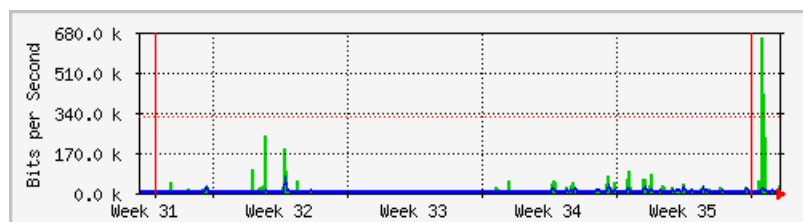

'Daily' Graph (5 Minute Average)

	Max	Average	Current
In	697.5 kb/s (58.1%)	88.0 kb/s (7.3%)	1776.0 b/s (0.1%)
Out	70.9 kb/s (22.2%)	6192.0 b/s (1.9%)	1832.0 b/s (0.6%)

'Weekly' Graph (30 Minute Average)

	Max	Average	Current
In	694.0 kb/s (57.8%)	24.3 kb/s (2.0%)	14.3 kb/s (1.2%)
Out	71.1 kb/s (22.2%)	5360.0 b/s (1.7%)	10.4 kb/s (3.3%)

'Monthly' Graph (2 Hour Average)

	Max	Average	Current
In	657.4 kb/s (54.8%)	10.9 kb/s (0.9%)	30.3 kb/s (2.5%)
Out	61.5 kb/s (19.2%)	3296.0 b/s (1.0%)	7840.0 b/s (2.5%)

'Yearly' Graph (1 Day Average)

	Max	Average	Current
In	177.2 kb/s (14.8%)	11.0 kb/s (0.9%)	5280.0 b/s (0.4%)
Out	157.0 kb/s (49.1%)	5176.0 b/s (1.6%)	3608.0 b/s (1.1%)

GREEN ### Incoming Traffic in Bits per Second