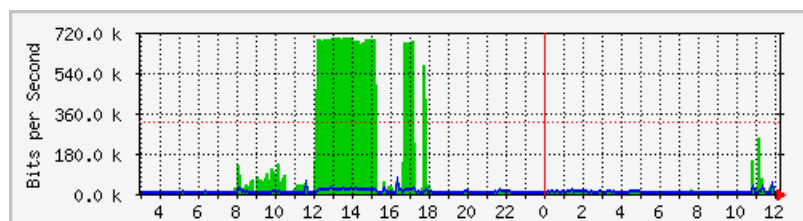

Traffic Analysis for 3 -- engidea

ifType: ADSL
 Max Upload Speed: 40.0 kBytes/s
 Max download Speed: 150.0 kBytes/s
 Ip: 82.105.124.221 (host221-124.pool82105.interbusiness.it)

The statistics were last updated **Tuesday, 2 September 2008 at 12:15**,
 at which time 'engidea' had been up for **21:13:59**.

'Daily' Graph (5 Minute Average)

	Max	Average	Current
In	697.5 kb/s (58.1%)	88.0 kb/s (7.3%)	1776.0 b/s (0.1%)
Out	70.9 kb/s (22.2%)	6192.0 b/s (1.9%)	1832.0 b/s (0.6%)

'Weekly' Graph (30 Minute Average)

'Yearly' Graph (1 Day Average)

	Max	Average	Current
In	177.2 kb/s (14.8%)	11.0 kb/s (0.9%)	5280.0 b/s (0.4%)
Out	157.0 kb/s (49.1%)	5176.0 b/s (1.6%)	3608.0 b/s (1.1%)

GREEN ### Incoming Traffic in Bits per Second