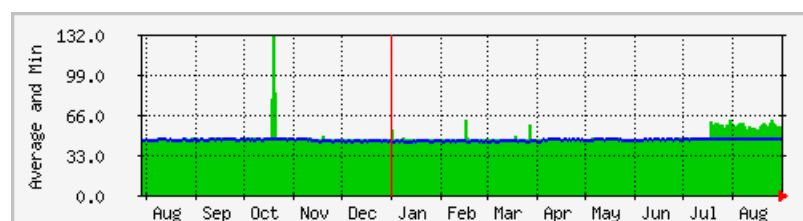

A good link has the average very close to the minimum

The statistics were last updated **Tuesday, 2 September 2008 at 12:15**,
at which time '151.99.99.98' had been up for **Mon Sep 1 16:24:00 2008**.

'Daily' Graph (5 Minute Average)

	Max	Average	Current
Average (ms)	440.0 ms	94.0 ms	64.0 ms
Min time (ms):	93.0 ms	48.0 ms	51.0 ms

'Weekly' Graph (30 Minute Average)

	Max	Average	Current
Average (ms)	426.0 ms	63.0 ms	62.0 ms
Min time (ms):	64.0 ms	46.0 ms	46.0 ms

'Monthly' Graph (2 Hour Average)

	Max	Average	Current
Average (ms)	383.0 ms	58.0 ms	68.0 ms
Min time (ms):	53.0 ms	45.0 ms	48.0 ms

'Yearly' Graph (1 Day Average)

	Max	Average	Current
Average (ms)	132.0 ms	48.0 ms	55.0 ms