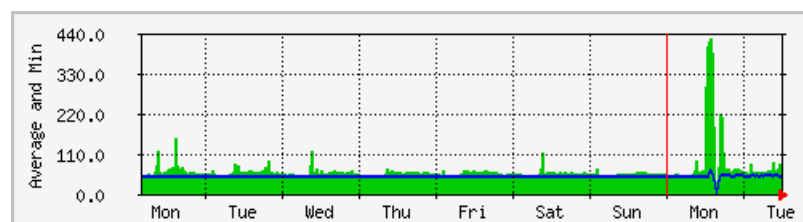

Average ping time and minimum ping time over five minutes

The average ping time is the average of 300 samples taken over five minutes

The minimum ping time is the minimum of 300 samples taken over five minutes

A good link has the average very close to the minimum

The statistics were last updated **Tuesday, 2 September 2008 at 12:15**,
at which time '151.99.99.98' had been up for **Mon Sep 1 16:24:00 2008**.

'Daily' Graph (5 Minute Average)

	Max	Average	Current
Average (ms)	440.0 ms	94.0 ms	64.0 ms
Min time (ms):	93.0 ms	48.0 ms	51.0 ms

'Weekly' Graph (30 Minute Average)

	Max	Average	Current
Average (ms)	426.0 ms	63.0 ms	62.0 ms
Min time (ms):	64.0 ms	46.0 ms	46.0 ms

'Monthly' Graph (2 Hour Average)

	Max	Average	Current
Average (ms)	383.0 ms	58.0 ms	68.0 ms
Min time (ms):	53.0 ms	45.0 ms	48.0 ms

'Yearly' Graph (1 Day Average)

	Max	Average	Current
Average (ms)	132.0 ms	48.0 ms	55.0 ms