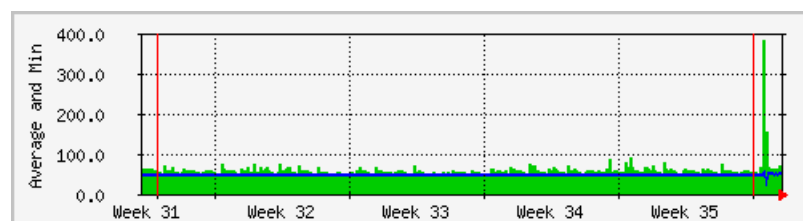

'Monthly' Graph (2 Hour Average)

	Max	Average	Current
Average (ms)	383.0 ms	58.0 ms	68.0 ms
Min time (ms):	53.0 ms	45.0 ms	48.0 ms