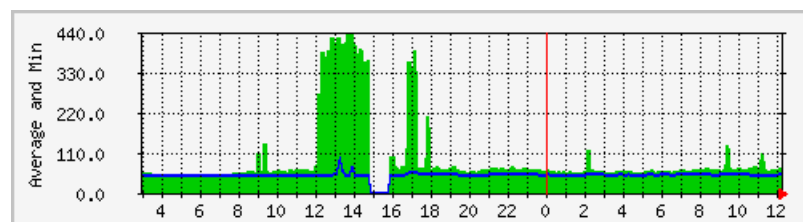

Average ping time and minimum ping time over five minutes

The average ping time is the average of 300 samples taken over five minutes

The minimum ping time is the minimum of 300 samples taken over five minutes

A good link has the average very close to the minimum

The statistics were last updated **Tuesday, 2 September 2008 at 12:15**,
at which time '151.99.99.98' had been up for **Mon Sep 1 16:24:00 2008**.

'Daily' Graph (5 Minute Average)